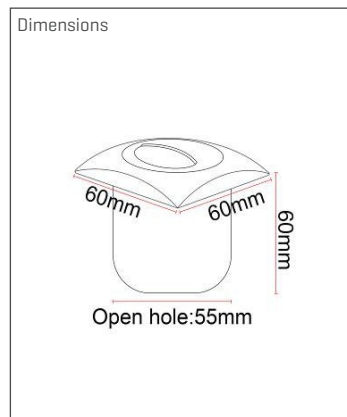

STEP | Stair Lights

STEP RL / STEP SL

- 3W COB LED stair light
- AC85-265V 50 / 60HZ
- Beam angle: 90 °
- IP30
- Lumens: 70 ~ 80 lm / W.
- ø60 / H 56mm, installation dimensions: ø55
- Color temperature: 3000K
- Housing: white
- Material: aluminum alloy + PMMA

Product number	System performance typ. [W]	Light color	Beam characteristic	Luminous flux [lm]	CRI	Control
	■	◆	▲		▶	●
805528-round	3W COB IP30	3000K	90°	70 ~ 80 / W	Ra>80	-
805529-square	3W COB IP30	3000K	90°	70 ~ 80 / W		

Article Number | Explanation

Example: HL-■S-HT●-02◆▲C▶

- HL Series
- System performance typ. [W]
- ◆ Light color
- ▲ Beam characteristic
- Control
- ▶ CRI
- * Dimensions [mm]
- x Equipment

For example: HL