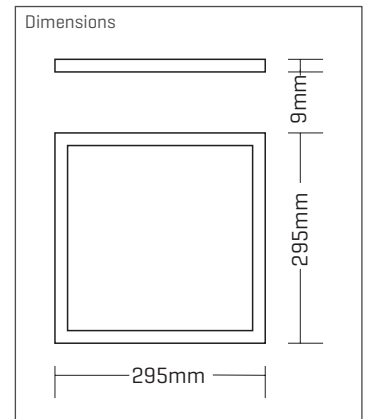

ENCORE | Ceiling Lights

ENCORE SL 30

- Ultra-flat square LED recessed ceiling light
- Recessed, surface-mounted, pendant version and wall lamp
- Opal uniformly wide diffuser disc
- Patented edge feed
- Flicker-free light
- Including external converter
- Modifications:
 - - dimming interface
 - - Accessories for types of assembly

Product number	System performance typ. [W]	Light color	Luminous flux [lm]	Control
	■	◆		●
805593	24	3000K	2304	switchable
805628	24	4000K	2400	switchable
805630	24	6000K	2520	switchable
805627	24	3000K	2304	DALI
805629	24	4000K	2400	DALI
805631	24	6000K	2520	DALI

Equipment

Mounting frame

Installation clips

Pendulum set

Article Number | Explanation

Example: HL-■S-HT●-02◆▲C▷

- HL Series
- System performance typ. [W]
- ◆ Light color
- ▲ Beam characteristic
- Control
- ▷ CRI
- * Dimensions [mm]
- × Equipment

For example: HL

HL Series, D=dimmmable, 80/100 Watt, 5000K, A2=120°, 60=60°, TA=60°x90°, 8=CRI>80

TRS-STAR GmbH

Werner-von-Siemens-Str. 1
76297 Stutensee

Development, Planning
and Technical Sales
Dipl. Ing. Frank Werz
T +49 6233 347-125
werz@trs-star.com