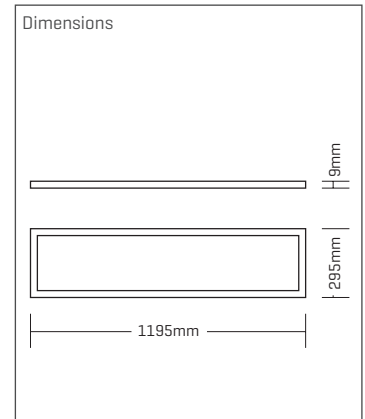

ENCORE | Ceiling Lights

ENCORE SL 120

- LED ceiling light
- Ultra-flat 9mm light panel
- Recessed, surface-mounted, pendant version and wall lamp
- Opal uniformly wide diffuser disc
- Patented edge feed
- Flicker-free light
- Including external converter

- Modifications:
  - dimming interface
  - Accessories for types of assembly

Product number	System performance typ. [W]	Light color	Luminous flux [lm]	Control
	■	◆		●
805595	45	3000K	4320	switchable
805638	45	4000K	4500	switchable
805640	45	6000K	4725	switchable
805637	45	3000K	4320	DALI
805639	45	4000K	4500	DALI
805641	45	6000K	4725	DALI