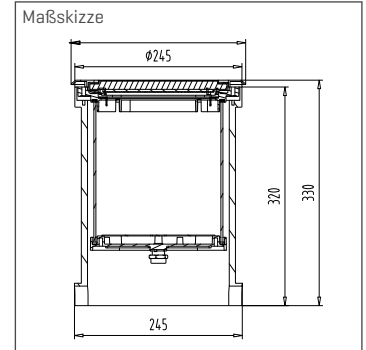

axior | Recessed floor lights

axior 6999 RGB

- In-ground spotlights
- Beam direction adjustable
- Housing + installation housing made of powder-coated Die-cast aluminum
- with stainless steel frame
- Temperature-resistant safety glass
- High-Power RGB LED with symmetrical distribution
- Delivery with 0.5m connection cable
- Degree of protection IP67
- Dimensions lamp H = 330 ø = 245 [mm]