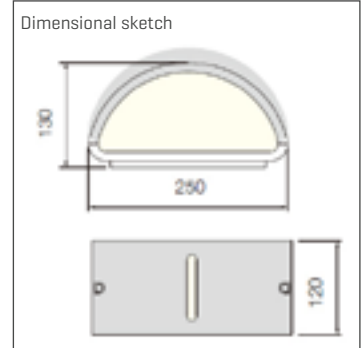

axior | Wall and ceiling outdoor lights

axior 6903

- round wall-mounted luminaire
- Stable aluminum housing, powder-coated
- Luminaire glass made of ESG glass
- Beam direction up and down
- Wall mounting flange
- Housing color RAL9005, others on request
- Dimension H = 120 | B = 250 | T = 130 [mm]