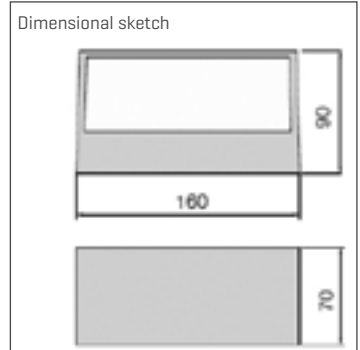

axior | Wall and ceiling outdoor lights

axior 6901

- Wall-mounted luminaire
- Stable aluminum housing, powder-coated
- Luminaire glass made of ESG glass
- Beam direction up and down
- Wall mounting flange
- Housing color RAL9022, others on request
- Dimension H = 70 | B = 160 | T = 90 [mm]