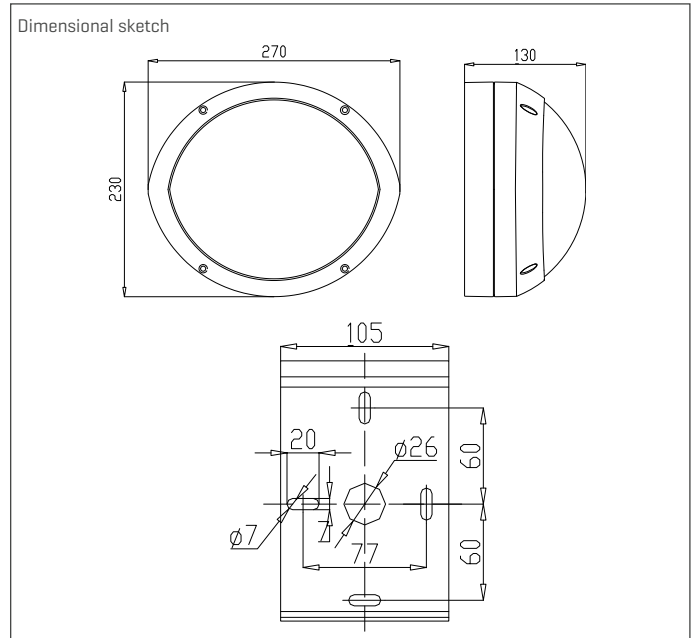

axior | Wall and ceiling outdoor lights

axior 6420

- Wall-mounted luminaire
- Stable aluminum housing, powder-coated
- Luminaire glass made of UV-resistant, impact-resistant PMMA
- Wall mounting flange
- Housing color RAL7012, others on request
- Dimension H = 230 | B = 270 | T = 130 [mm]

Designation	Lens [●]	Light Color [◆◆]	System performance [W]	System performance typ. [■W]	LED assembly	System luminous flux [lm]
64201400◆◆BA-SY	ohne	27/30/40	14	14	COB	1330
64202000◆◆BA-SY	ohne	27/30/40	20	20	COB	1900

Article number assignments | Explanation

Example: 1202■00◆◆ME-●16

- 1202 Model number
- System performance typ. e.g. 07 / 13 / 19
- ◆ Light color 27=2700K, 30=3000K, 40=4000K, AM=Amber
- BA / ME BA=Basic / ME=Medium
- Lens
- AY HighPower LED
- 16 MidPower LED