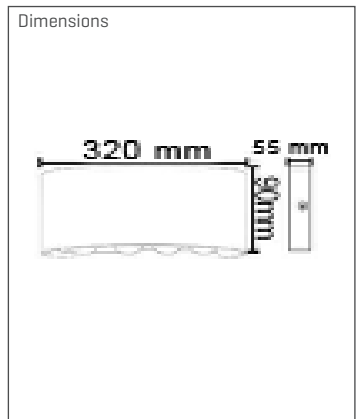

RELAX | Wall Lights

RELAX

- Decorative wall light
- Material: aluminum alloy
- Housing: white
- Power: 8 x 1 W power LED
- Volt: AC85-265V 50 / 60HZ
- Beam angle: 120 ° upwards and downwards
- IP65
- Lumens: 100 ~ 110 lm / W Ra> 80
- Dimensions: 320 x 90 x 55 mm
- Color temperature: WW / NW / W

Product number	System performance typ. [W]	Light color	Beam characteristic	Luminous flux [lm]	CRI	Control
	■	◆	▲		◐	●
805583	12 x 1W Power LED	*NW	120 ° upwards and below IP65	100 ~ 110/W Ra>80	Ra>80	-

Article Number | Explanation

Example: HL-■S-HT●-02◆▲C◐

- HL Series
- System performance typ. [W]
- ◆ Light color
- ▲ Beam characteristic
- Control
- ◐ CRI
- * Dimensions [mm]
- × Equipment

For example: HL