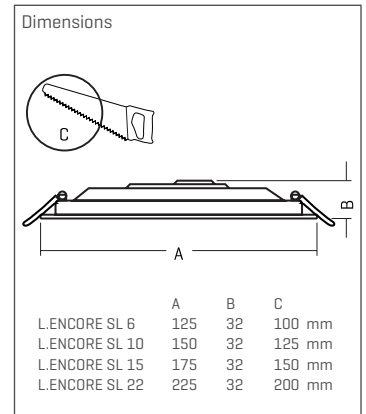

Article Number | Explanation

Example: HL-■S-HT●-02◆▲C

- HL Series
- System performance typ. [W]
- Light color
- ▲ Beam characteristic
- Control
- ▷ CRI
- Dimensions [mm]
- Equipment

For example: HL

HL Series, D=dimmable, 80/100 Watt, 5000K, A2=120°, 60=60°, TA=60°x90°, 8=CRI>80

TRS-STAR GmbH

Werner-von-Siemens-Str. 1
76297 Stutensee

Planung und technischer Vertrieb
Dipl. Ing. Frank Werz

T +49 6233 347-125
werz@trs-star.com