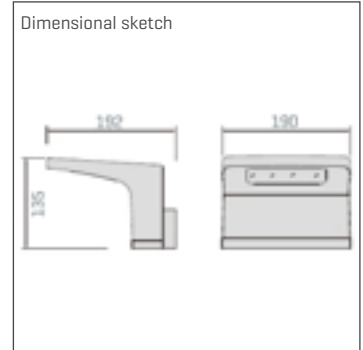

axior | Wall and ceiling outdoor lights

axior 6907B

- compact LED wall light
- Multifunctional use
- with motion detector
- Use at low to medium mounting heights
- timeless design
- Wall mounting flange
- Housing color RAL9005, others on request
- Dimensions: H = 135 | B = 190 | T = 192 [mm]