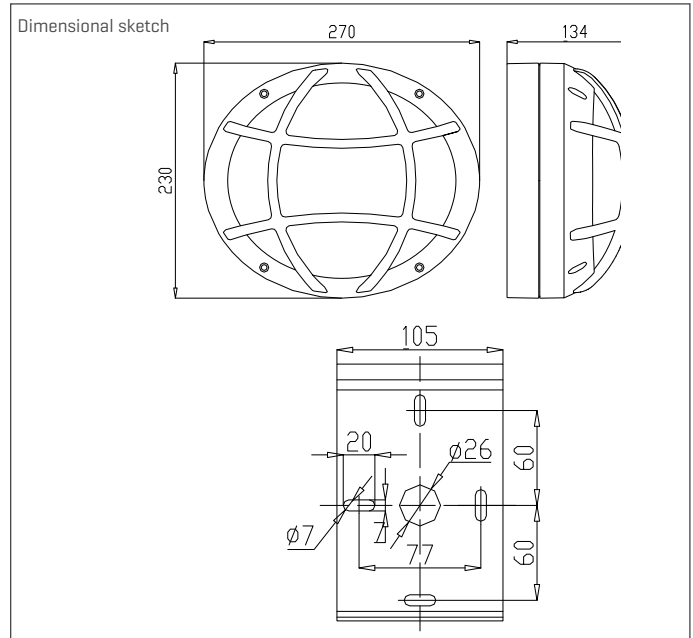

axior | Wall and ceiling outdoor lights

axior 6423

- Wall-mounted luminaire
- Stable aluminum housing, powder-coated
- Luminaire glass made of UV-resistant, impact-resistant PMMA
- Wall mounting flange
- Housing color RAL7012, others on request
- Dimension H = 230 | B = 270 | T = 134 [mm]

Article number assignments | Explanation

Example: 1202■■00◆◆ME-●16

- 1202 Model number
- System performance typ. e.g. 07 / 13 / 19
- ◆◆ Light color 27=2700K, 30=3000K, 40=4000K, AM=Amber
- BA / ME BA=Basic / ME=Medium
- Lens
- AY HighPower LED
- 16 MidPower LED