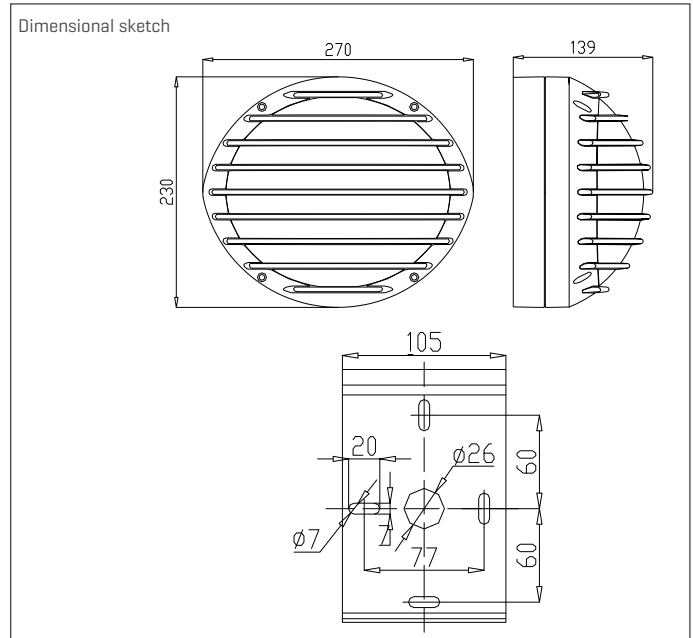

axior | Wall and ceiling outdoor lights

axior 6422

- Wall-mounted luminaire
- Stable aluminum housing, powder-coated
- Luminaire glass made of UV-resistant, impact-resistant PMMA
- Wall mounting flange
- Housing color RAL7012, others on request
- Dimension H = 230 | B = 270 | T = 139 [mm]

Designation	Lens [●]	Light Color [◆◆]	System performance [W]	System performance typ. [■■W]	LED assembly	System luminous flux [lm]
64221400◆◆BA-SY	ohne	27/30/40	14	14	COB	1330
64222000◆◆BA-SY	ohne	27/30/40	20	20	COB	1900

Article number assignments | Explanation

Example: 1202■●00◆◆ME-●16

- 1202 Model number
- System performance typ. e.g. 07 / 13 / 19
- ◆◆ Light color 27=2700K, 30=3000K, 40=4000K, AM=Amber
- BA / ME BA=Basic / ME=Medium
- Lens
- AY HighPower LED
- 16 MidPower LED